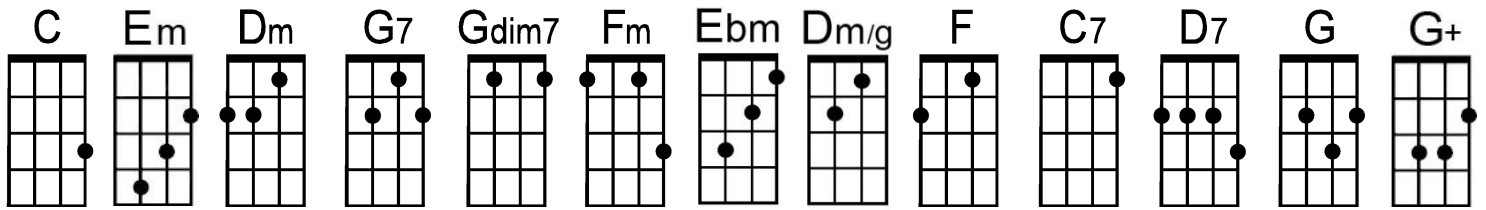

Till There Was You (Key of C)

by Meredith Wilson (1957)

Intro: C . Em . | Dm . G7 . | C . Em . | Dm . G7\

(sing e)
 There were bells— on a hill— But I ne-ver— heard them ring-ing—
 No, I ne-ver heard them at all— 'Til there was you—
 There were birds— in the sky— But I ne-ver— saw them wing-ing—
 No, I ne-ver saw them at all— 'Til there was you—

Chorus: Then there was mu-sic— and wonder-ful ro-ses—
 They tell me— in sweet— fragrant mea-dows— of dawn— and dew—
 There was love— all a-round— But I ne-ver— heard it sing-ing—
 No, I ne-ver heard it at all— 'til there was you—

Chorus: Then there was mu-sic— and wonder-ful ro-ses—
 They tell me— in sweet— fragrant mea-dows— of dawn— and dew—
 There was love— all a-round— But I ne-ver— heard it sing-ing—
 No, I ne-ver heard it at all— 'Til there was you—
 'Til— there was you—